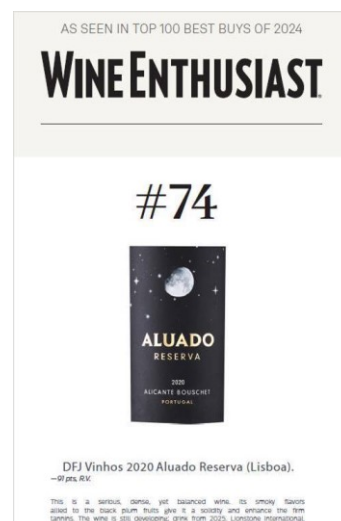

VINO BOJNICE 2024

CHAMPION FOREIGN WINES

GRAND'ARTE Touriga Nacional red 2019 - V. R. Lisboa

VINO BOJNICE 2024

GRAND GOLD

CASA DO LAGO red 2021 - V. R. Lisboa

WINE ENTHUSIAST 2024

#74 TOP 100 BEST BUY OF THE YEAR 2024

ALUADO Reserva Alicante Bouschet red 2020 - V. R. Lisboa

AWARDS

528 in 2024

6024 since 2010

CREATING THE WINES THAT PEOPLE LOVE TO SHARE !

DFJ VINHOS * www.dfjvinhos.com * info@dfjvinhos.com * DCM; 18/Nov/24